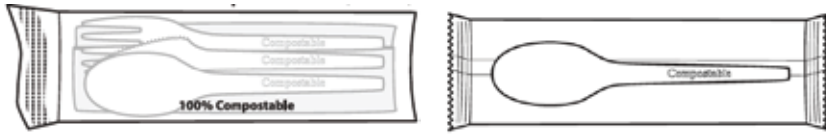

COMPOSTABLE CUTLERY

COMPOSTABLE CUTLERY KITS CUSTOM PRINT MOQ: STARTING AT 120,000 PCS.

ITEM CODE	ITEM	SIZE	MATERIAL & DESCRIPTION	CASE PACK
PLA-UT-PCH	Compostable pouch w/ Cutlery & 2-ply napkin	6.5" Cutlery, 13x13 Napkin	PBAT, CPLA	250
PLA-F-PCH	Compostable pouch w/ Fork	6.5" Fork	PBAT, CPLA	250
PLA-S-PCH	Compostable pouch w/ Spoon	6.5" Spoon	PBAT, CPLA	250
PLA-K-PCH	Compostable pouch w/ Knife	6.5" Knife	PBAT, CPLA	250

COMPOSTABLE CUTLERY

ITEM CODE	ITEM	SIZE	MATERIAL & DESCRIPTION	CASE PACK
CPLA-UT-F6.5	6.5" Heavyweight Fork	6.5" Fork	CPLA	1000
CPLA-UT-S6.5	6.5" Heavyweight Spoon	6.5" Spoon	CPLA	1000
CPLA-UT-K6.5	6.5" Heavyweight Knife	6.5" Knife	CPLA	1000